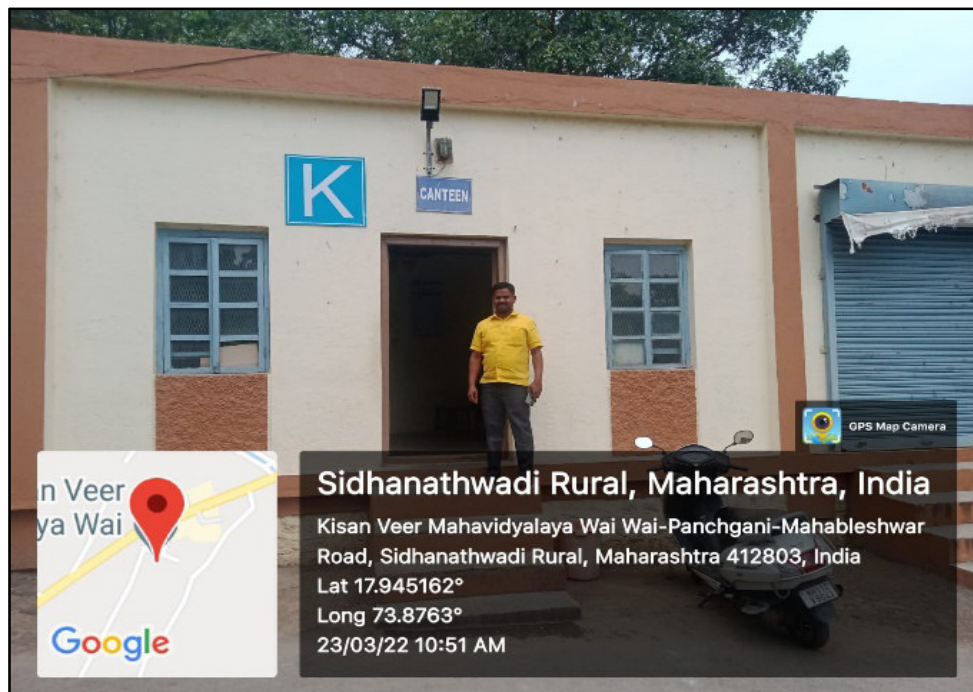

KISAN VEER MAHAVIDYALA, WAI, DIST-SATARA

SANSTHA OFFICE

B.C.A

LIBRARY

CANTEEN

INDOOR SPORTS HALL

LABORATORY

BOYS' HOSTEL

WOMENS HOSTEL

Sidhanathwadi Rural, Maharashtra, India

Kisan Veer Mahavidyalaya Wai Wai-Panchgani-Mahableshwar Road, Sidhanathwadi Rural, Maharashtra 412803, India

Lat 17.945162°

Long 73.8763°

23/03/22 10:46 AM